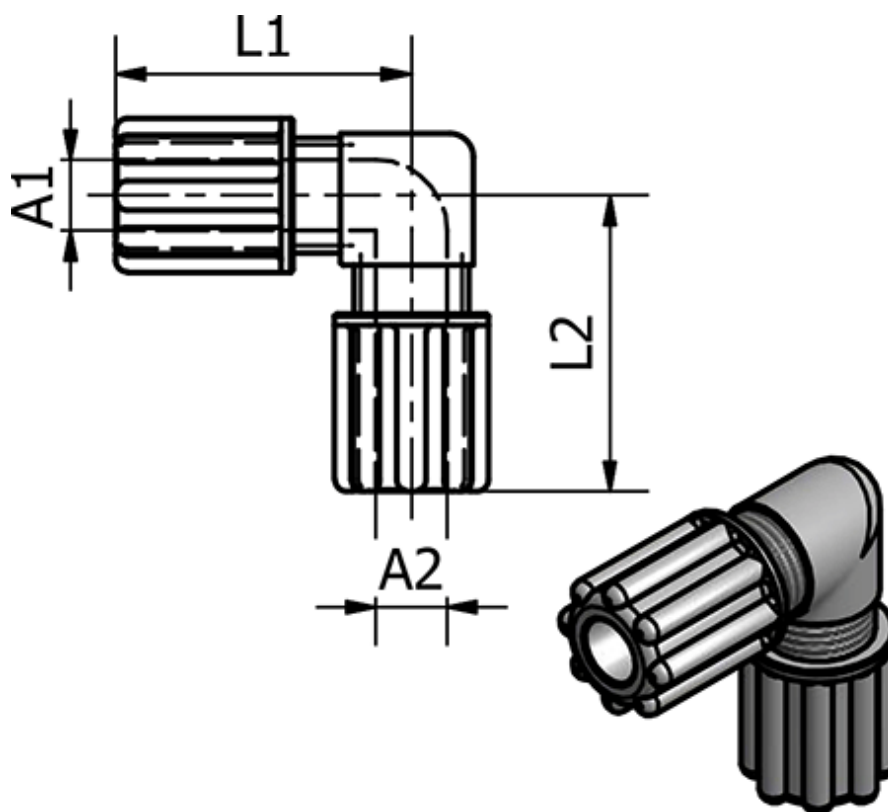

Data Sheet

Article number: 58614011

Description: Push-on 140.11, Ø4/6, Ø4/6
Angle

Measures

Ext. Hose Diameter A1 = 4/6

Ext. Hose Diameter A2 = 4/6

L1 = 25

L2 = 25